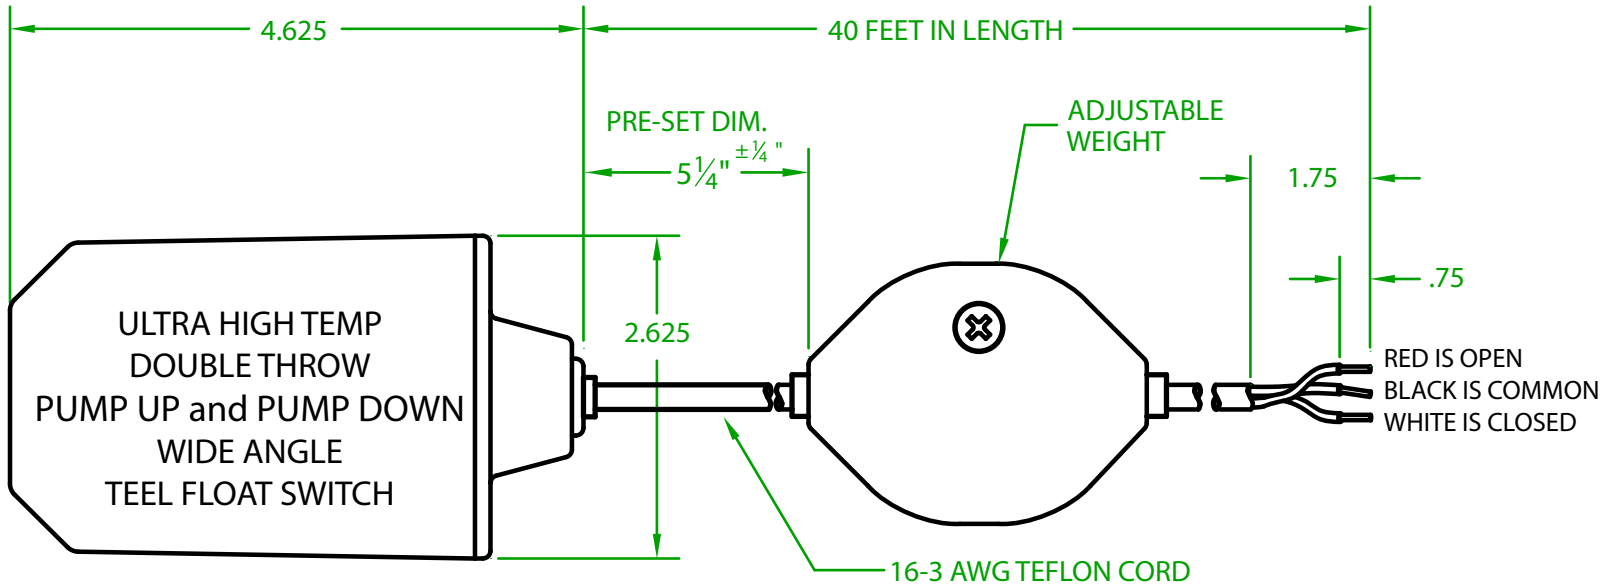

MERCURY DISPLACEMENT INDUSTRIES, INC.

Post Office Box 710 - U.S. 12 East - Edwardsburg, Michigan 49112-0710

Phone (269) 663-8574 - Fax (269) 663-2924

(800) 634-4077

GT3DT4000 W

MECHANICAL FLOAT

OPERATING ANGLE: SWITCHES @ 45° ABOVE AND 45° BELOW HORIZONTAL

ELECTRICAL RATINGS: 1/2 H.P. @ 120/240 VAC
13 AMPS @ 120/240 VAC 58.8 LRA

FLOAT MATERIAL: 1010 POLYCARBONATE/A.B.S. ALLOY

TEMPERATURE RATING: 225°F/107°C

J.J.S. APRIL 24, 2013
Rev. A 04-04-24

Contactors - Relays - Switches